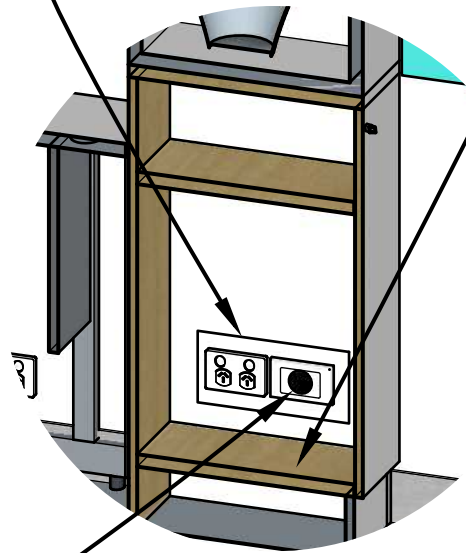

Relocated #17,18

From Door

From Window

Cutout in side of cupboard for double GPO and data plate with gland

Wifi modem/Switch here.

Data cables enter cupboard here. Labeled.

Eastern Wall

Note: New Power and data required.

Workstations- Double power + Single data

Meeting table- 2x Double power with USB + Double Data + HDMI link to TV

TV- Power and data for Smart TV.

Wifi/Modem now going in cupboard

Western Wall

Single data to ALL workstations

IMAGINE THE POSSIBILITIES

View from Window

View from door