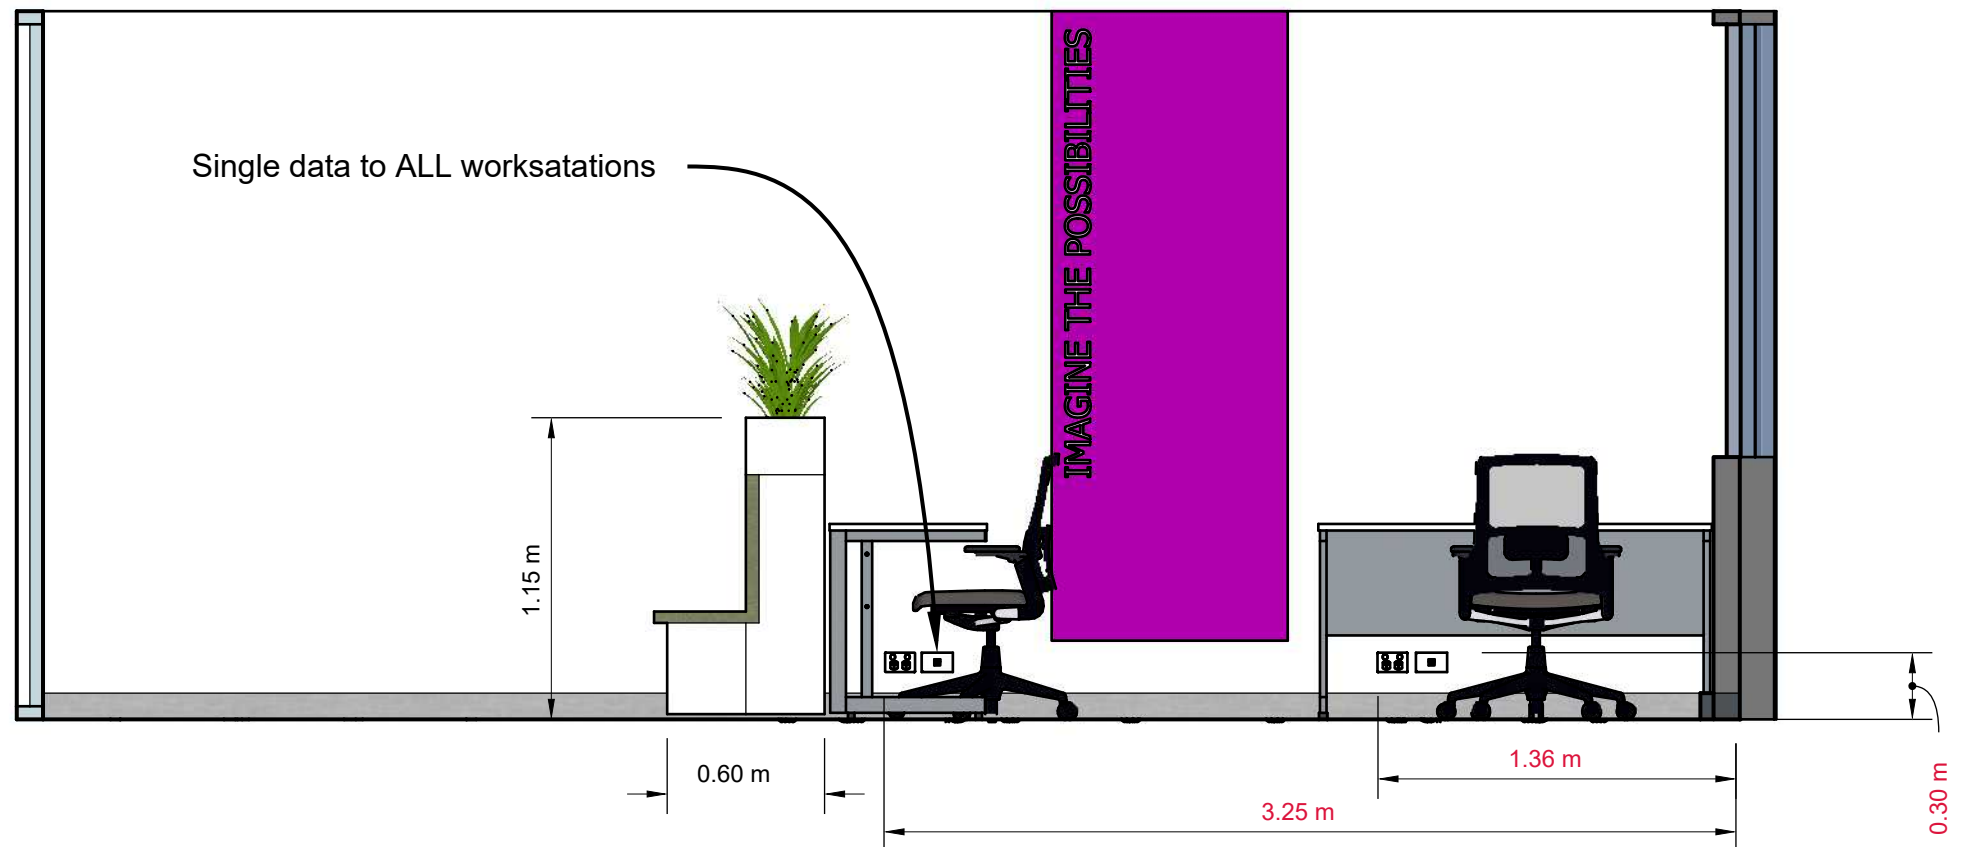

Relocated #17,18

From Door

From Window

Cutout in side of cupboard for double GPO and data plate with gland

Wifi modem/Switch here.

Data cables enter cupboard here. Labeled.

Eastern Wall

Note: New Power and data required.

Workstations- Double power + Single data

Meeting table- 2x Double power with USB + Double Data + HDMI link to TV

TV- Power and data for Smart TV.

Wifi/Modem now going in cupboard

Western Wall

Single data to ALL workstations

IMAGINE THE POSSIBILITIES

View from Window

View from door