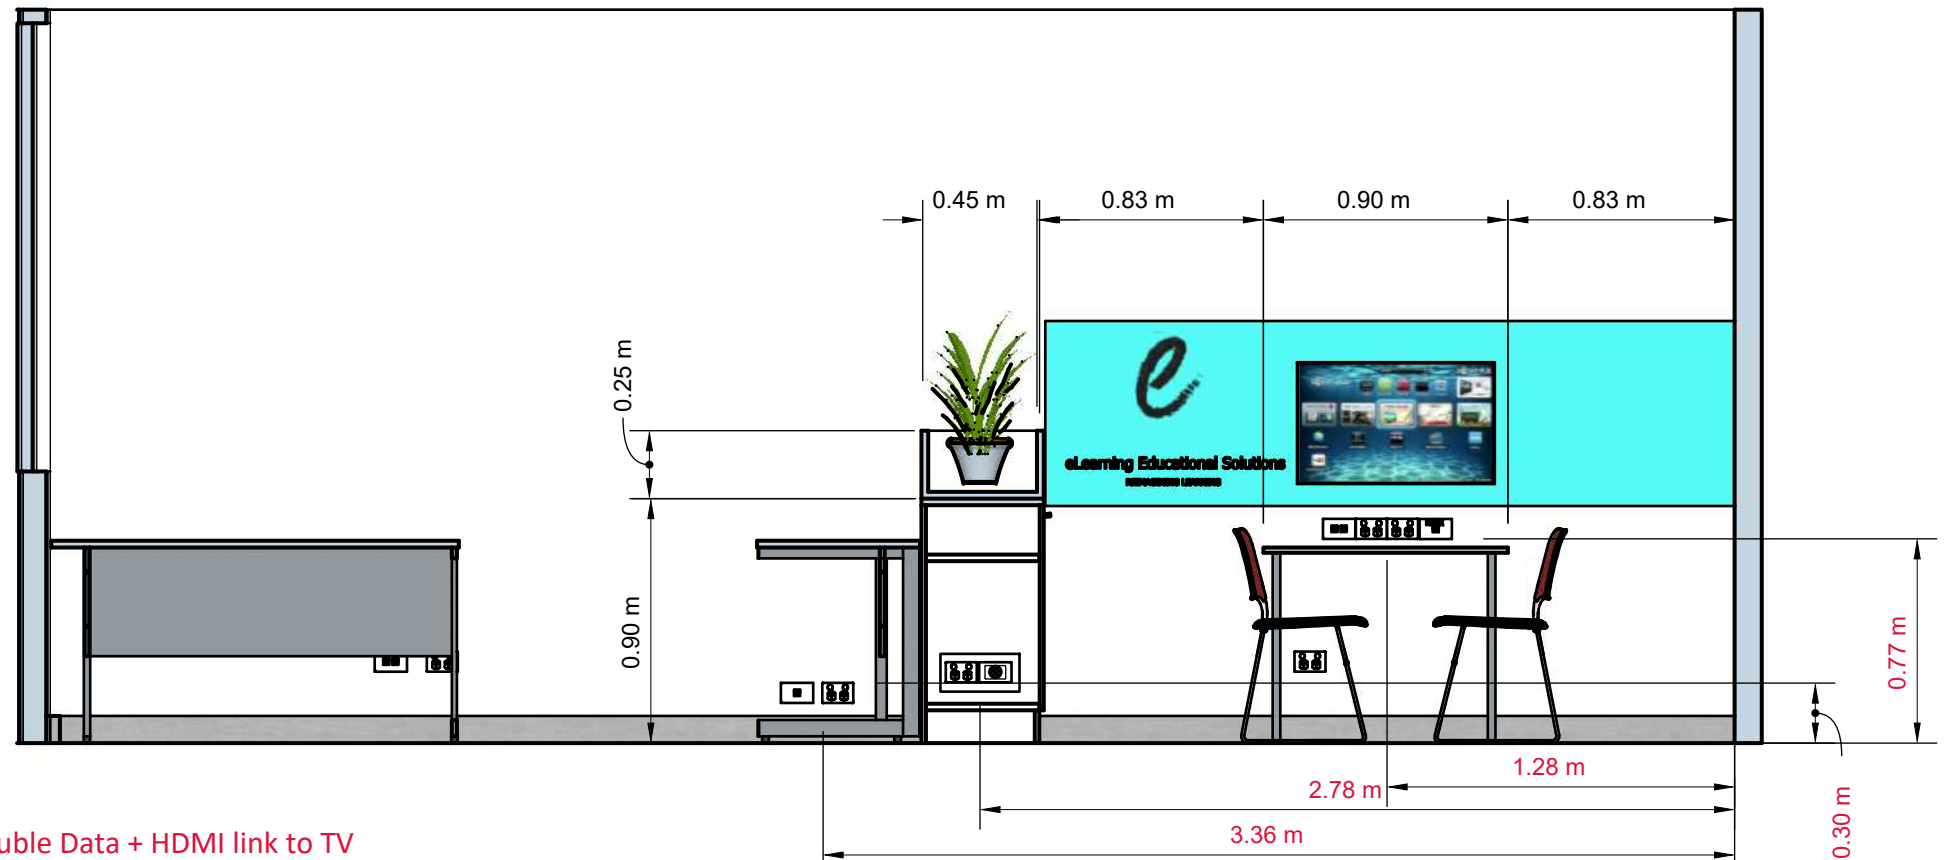

Relocated #17,18

From Door

From Window

Cutout in side of cupboard for double GPO and data plate with gland

Wifi modem/Switch here.

Data cables enter cupboard here. Labeled.

Eastern Wall

Note: New Power and data required.

Workstations- Double power + Single data

Meeting table- 2x Double power with USB + Double Data + HDMI link to TV

TV- Power and data for Smart TV.

Wifi/Modem now going in cupboard

Western Wall

Single data to ALL workstations

IMAGINE THE POSSIBILITIES

View from Window

View from door