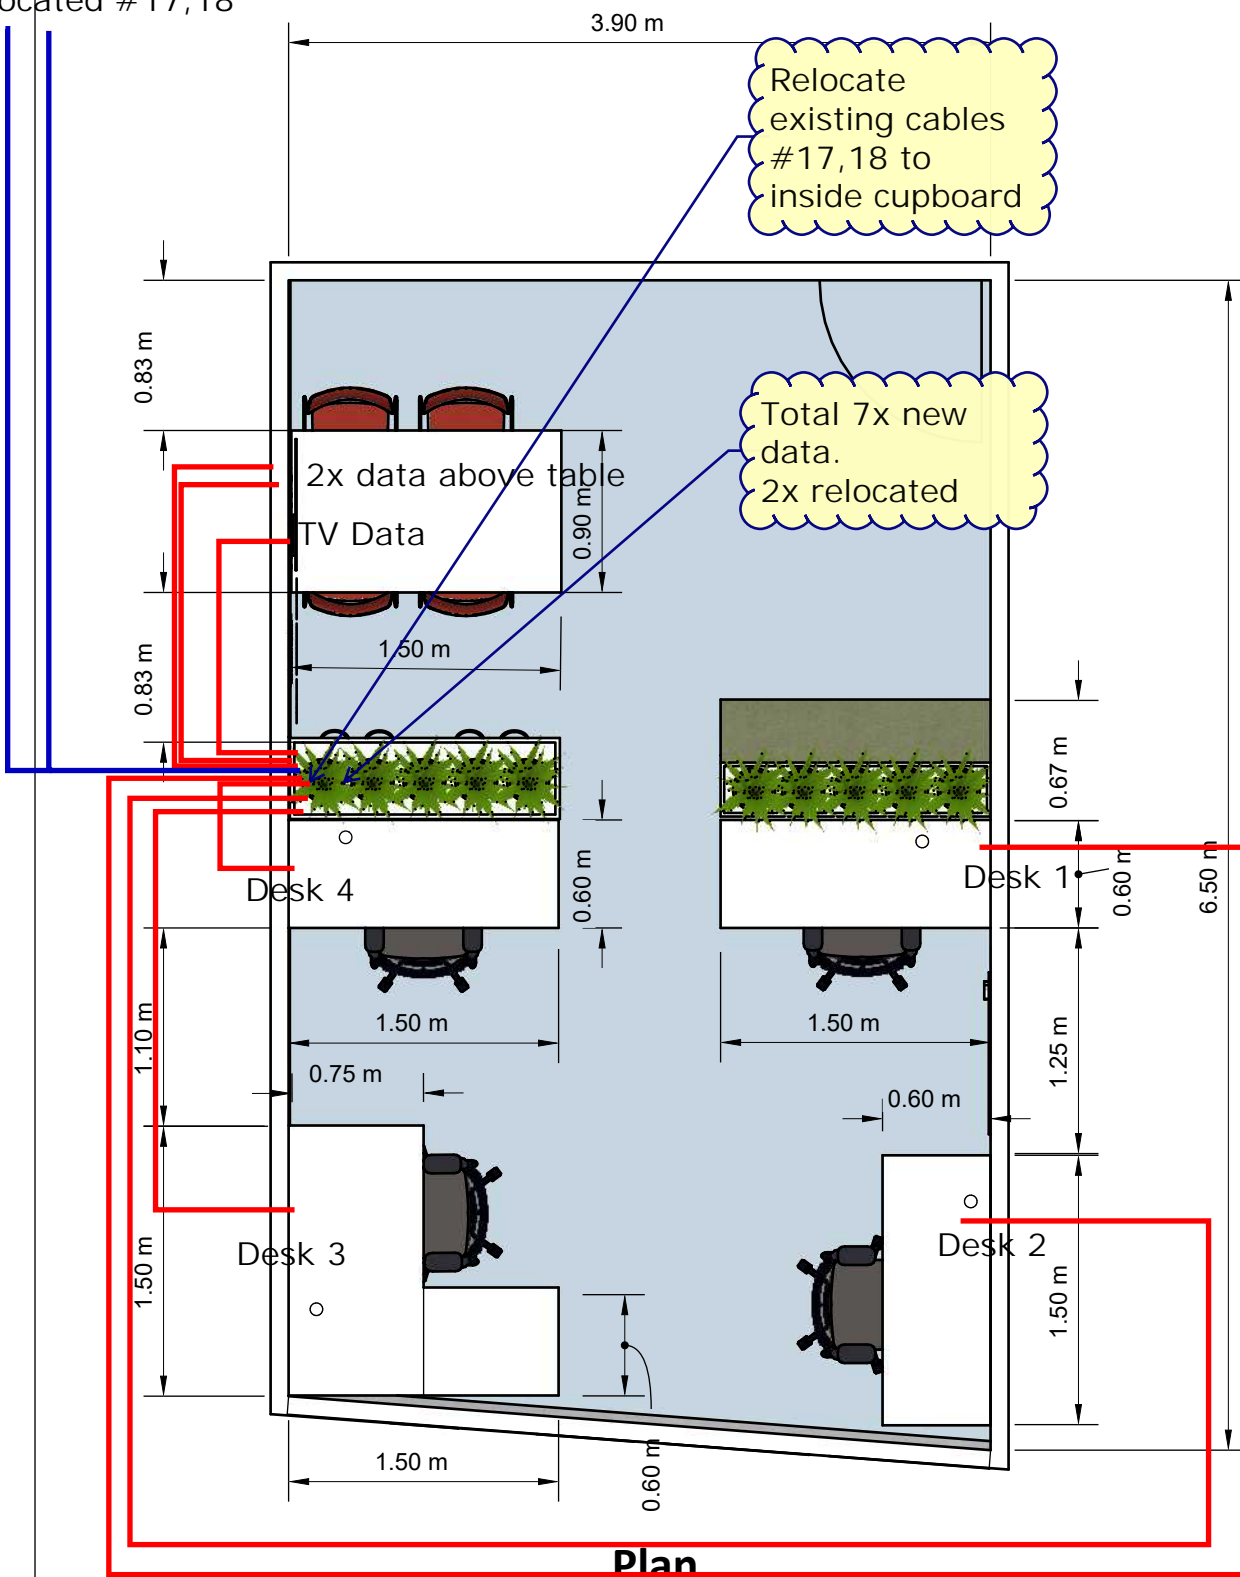

Relocated #17,18

From Door

From Window

Cutout in side of cupboard for double GPO and data plate with gland

Wifi modem/Switch here.

Data cables enter cupboard here. Labeled.

Eastern Wall

Note: New Power and data required.

Workstations- Double power + Single data

Meeting table- 2x Double power with USB + Double Data + HDMI link to TV

TV- Power and data for Smart TV.

Wifi/Modem now going in cupboard

Western Wall

Single data to ALL workstations

IMAGINE THE POSSIBILITIES

View from Window

View from door