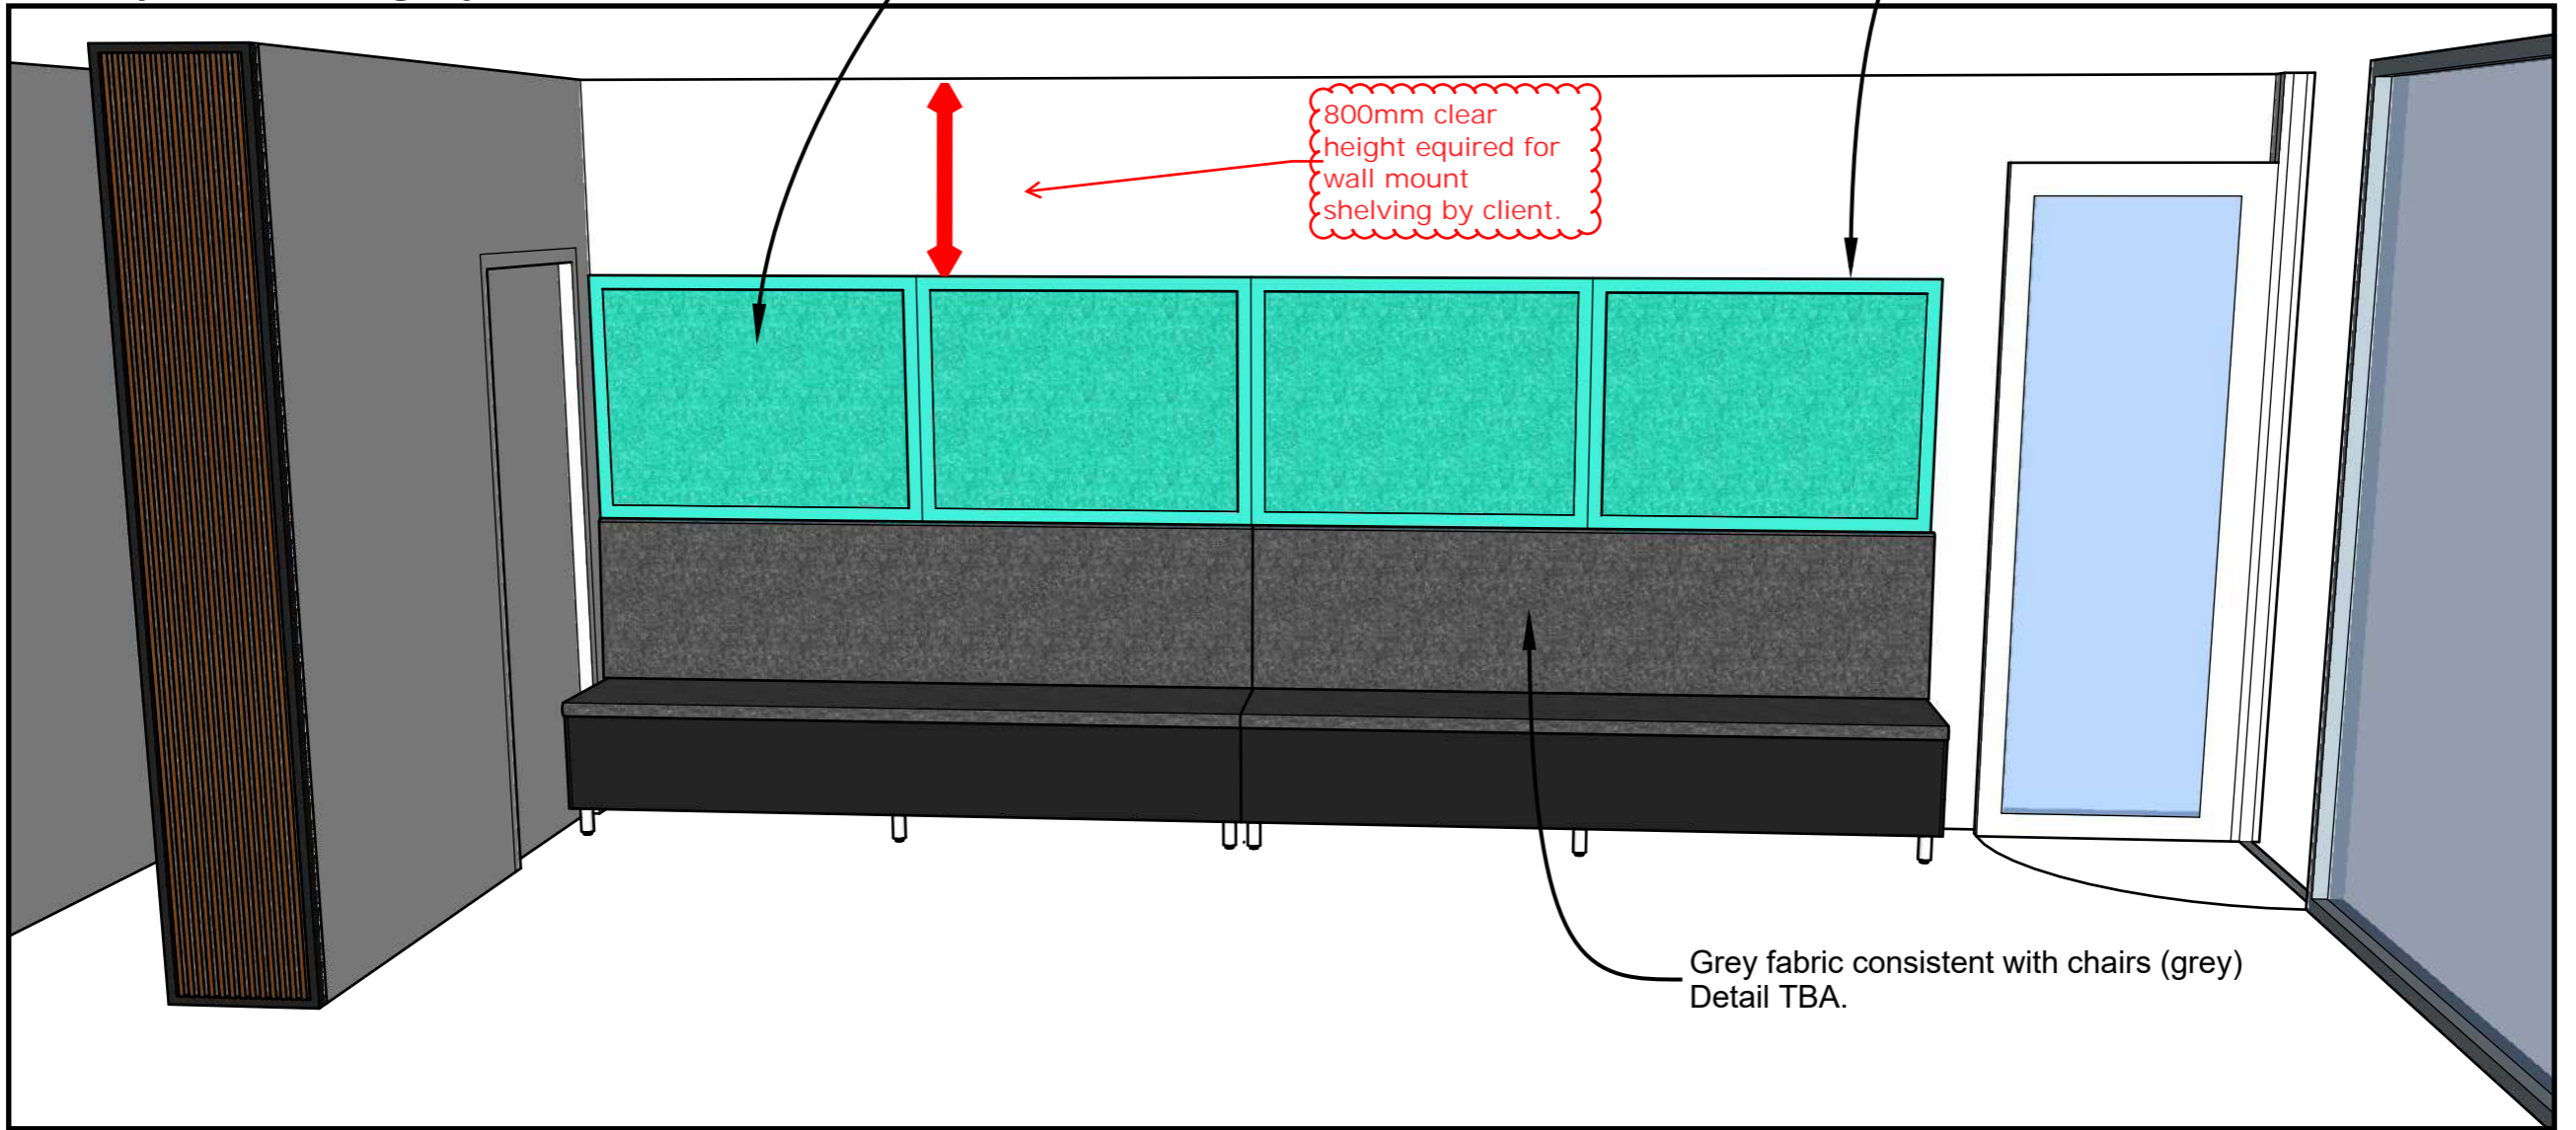

**Rev B plans- Full back seating**

# Banquet seating option A

Feature Colour Acoustic Panel  
Woven Image 338

Painted finish to match  
Echopanel

800mm clear  
height equired for  
wall mount  
shelving by client.

Grey fabric consistant with chairs (grey)  
Detail TBA.

## Banquet seating option A