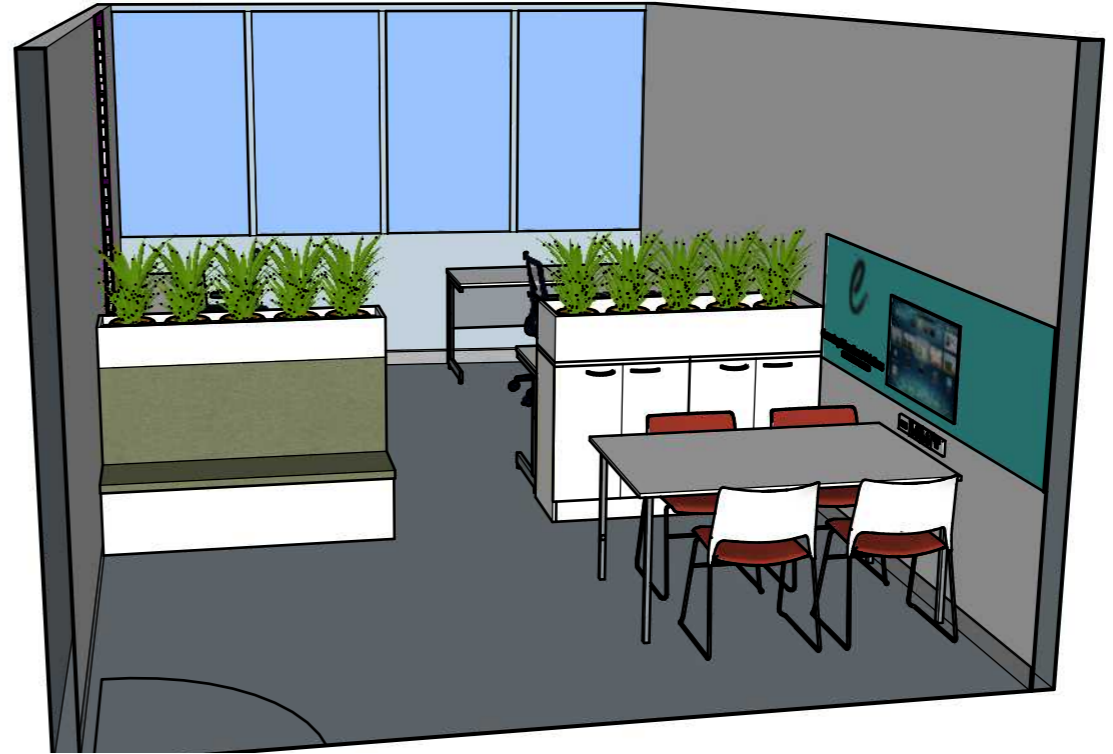

0.60 m

Desk 4

Desk 1

1.50 m

1.50 m

0.75 m

0.60 m

Desk 3

Desk 2

1.10 m

1.50 m

0.60 m

1.25 m

1.50 m

0.67 m

0.60 m

6.50 m

Plan

From Door

From Window

Eastern Wall

Western Wall

Cutout in side of cupboard for double GPO and data plate with gland

Wifi modem/Switch here.