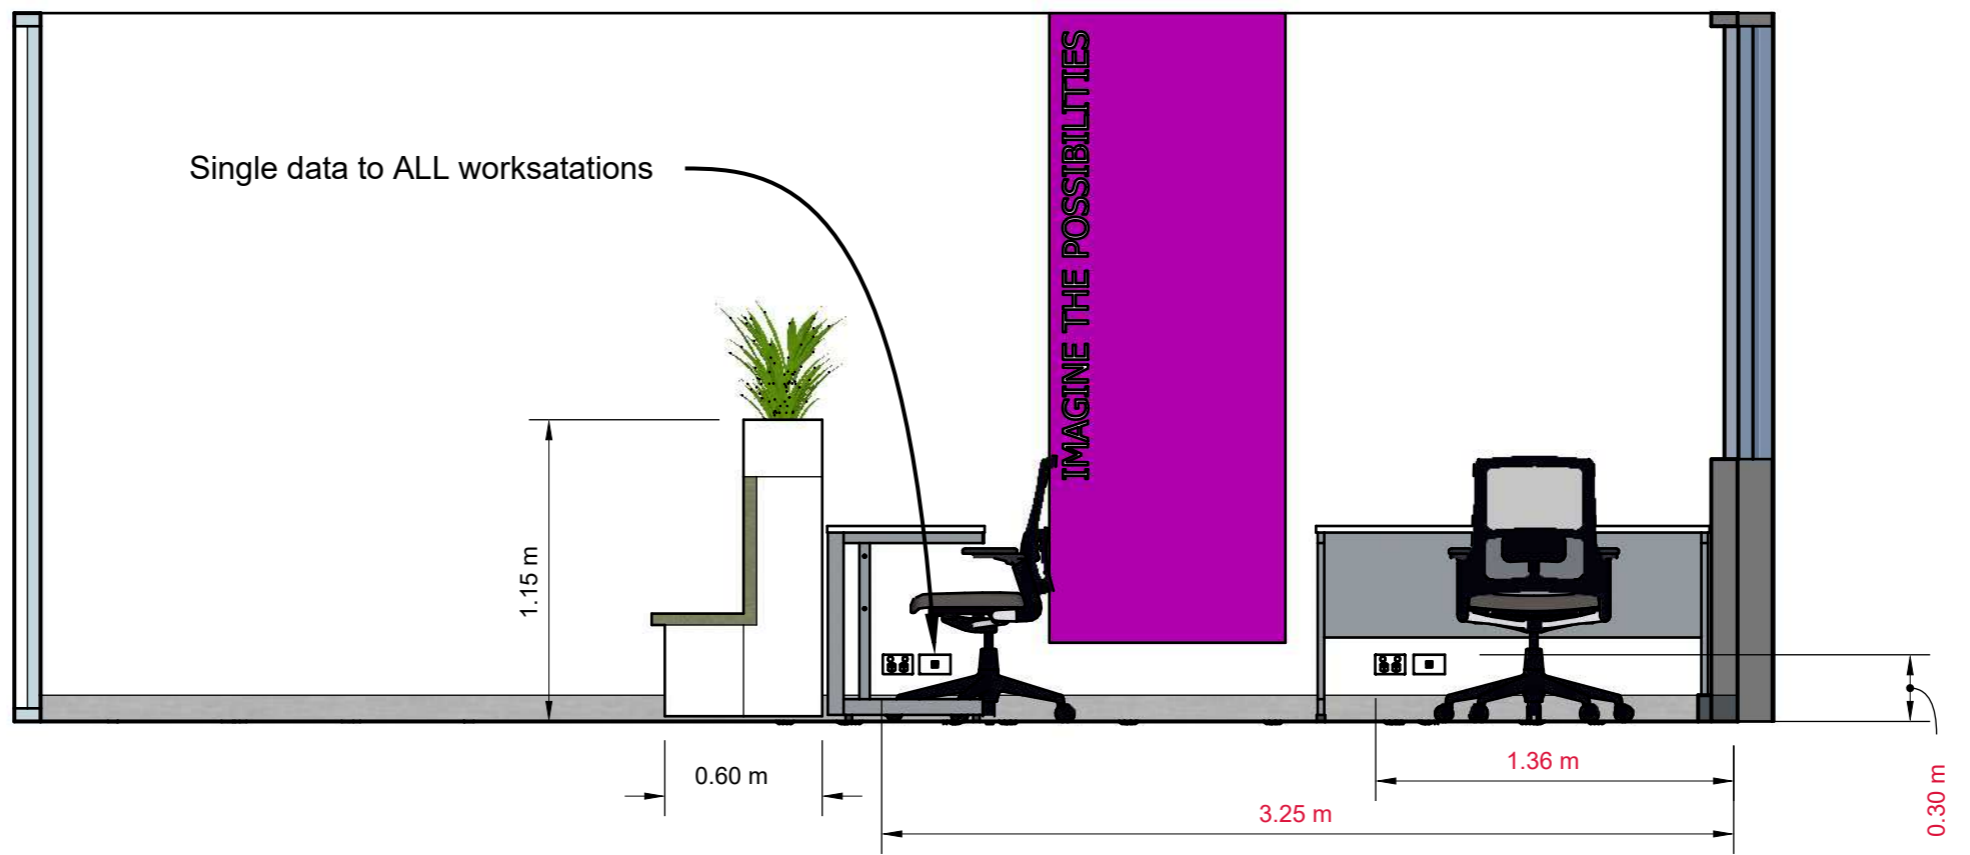

Desk 2

1.10 m

1.50 m

0.60 m

1.25 m

1.50 m

0.67 m

0.60 m

6.50 m

Plan

From Door

From Window

Eastern Wall

Western Wall

Cutout in side of cupboard for double GPO and data plate with gland

Wifi modem/Switch here.

Data cables enter cupboard here. Labeled.

Single data to ALL worksatations

IMAGINE THE POSSIBILITIES

Note: New Power and data required.
Workstations- Double power + Single data
Meeting table- 2x Double power with USB + Double Data + HDMI link to TV
TV- Power and data for Smart TV.
Wifi/Modem now going in cupboard

View from Window

View from door