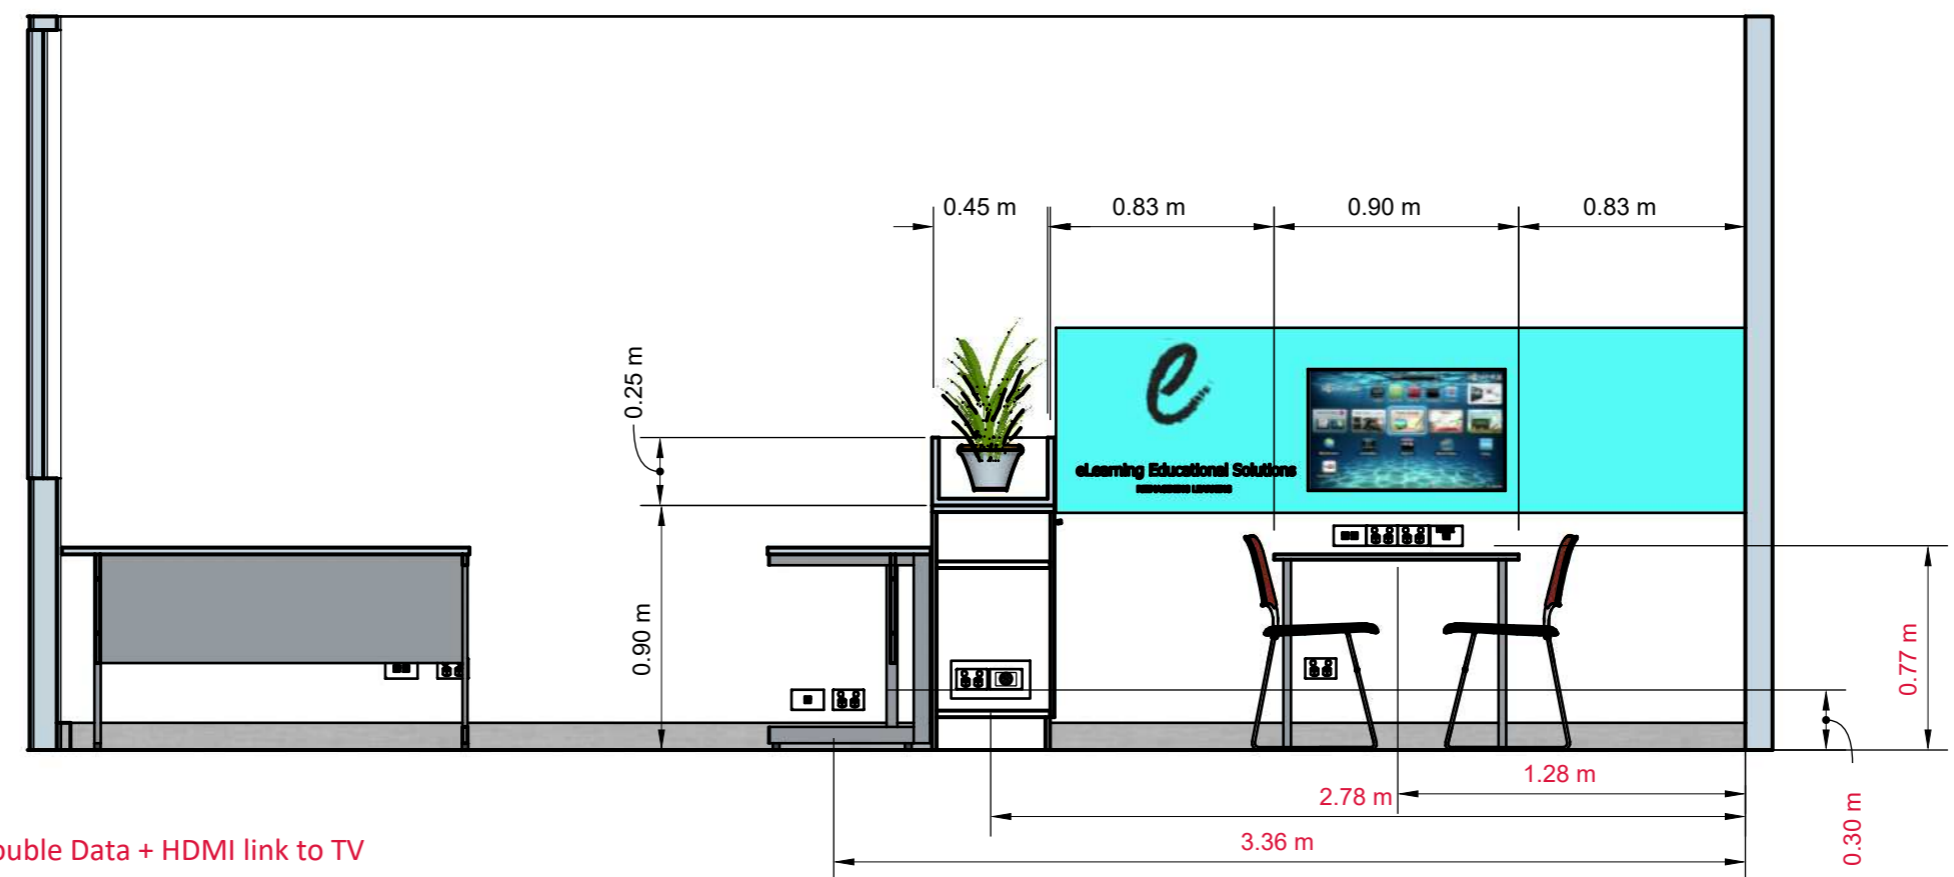

Desk 2

1.10 m

1.50 m

0.60 m

1.25 m

1.50 m

0.67 m

0.60 m

6.50 m

Plan

From Door

From Window

Eastern Wall

Western Wall

Cutout in side of cupboard for double GPO and data plate with gland

Wifi modem/Switch here.

Data cables enter cupboard here. Labeled.

Single data to ALL worksatations

IMAGINE THE POSSIBILITIES

Note: New Power and data required.
Workstations- Double power + Single data
Meeting table- 2x Double power with USB + Double Data + HDMI link to TV
TV- Power and data for Smart TV.
Wifi/Modem now going in cupboard

View from Window

View from door